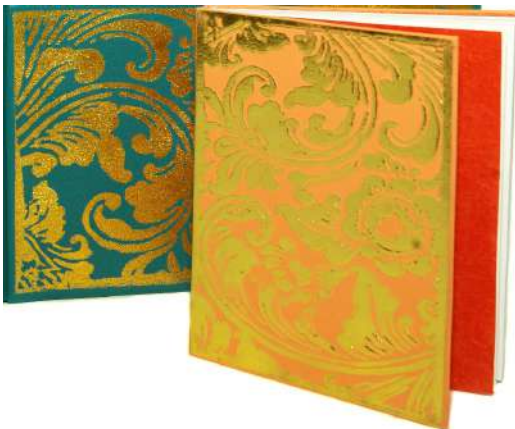

WALLPAPER

Small Hard Cover Book

Price : Rp150.000

Size : 12x16cm

Cover : Handmade recycled paper silk screen printed

Insert : 80 sheets milledmade recycled papers 70 gsm

HOTPRINTED PRADA BALI

Price : Rp165.000