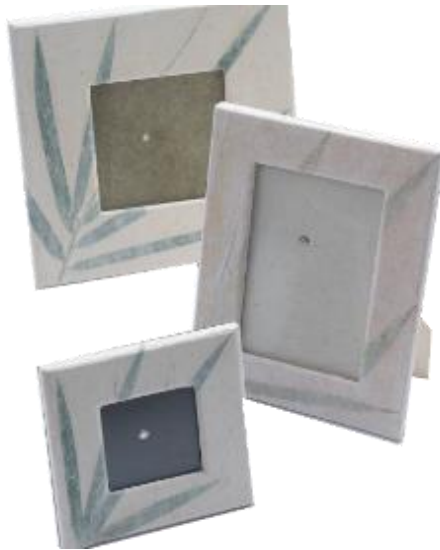

Material : Handmade recycled papers with
real flower / leaves

Bouganvillea

Waterlily

Yellow Soka Bamboo

RAINFOREST

Small Photo Frame

Price : Rp75,000
Size : 12x12cm

Large Photo Frame