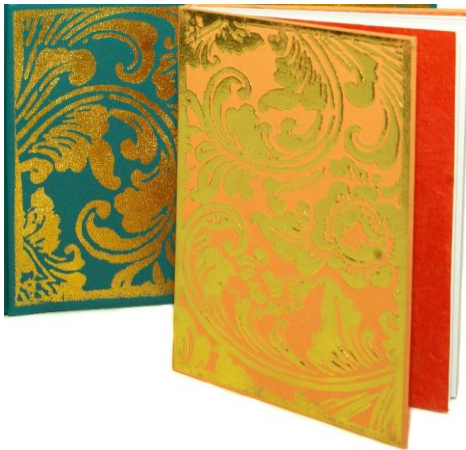

HOTPRINTED PRADA BALI

Price : Rp150,000

Size : 12x16cm

Available in 6 colors :

Orange Gold

Tosca Gold

Cover : Handmade recycled paper hotprinted and embossed

Insert : 80 sheets milledmade recycled papers 70 gsm

**PLEASE CONTACT US FOR WHOLESALE ENQUIRIES AND PRICES
PRICES INCLUDE GOVERNMENT SALES TAX. SHIPPING COSTS ARE ADDITIONAL.**