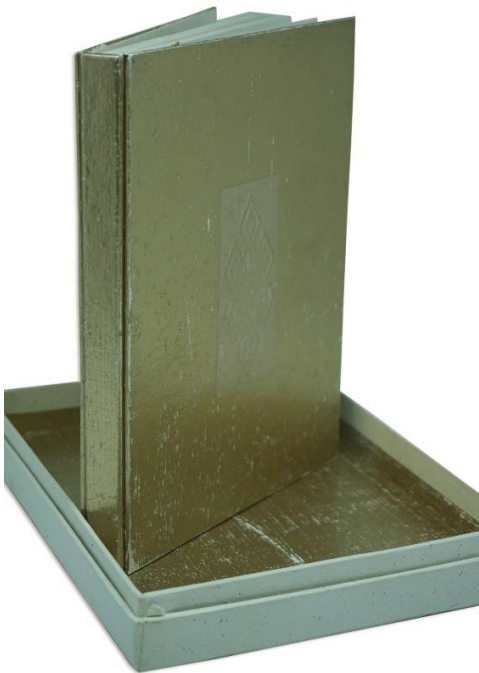

ENDLESS KNOTT

Perfect Bound Journal in Box

Price : Rp230,000

Size : 15 x 21 cm

Cover : Handmade Recycled papers with foil embossed endless knott

Insert : 150 sheets milledmade recycled papers 70 gsm

Available in :
Pale gold with offwhite
Silver with Black