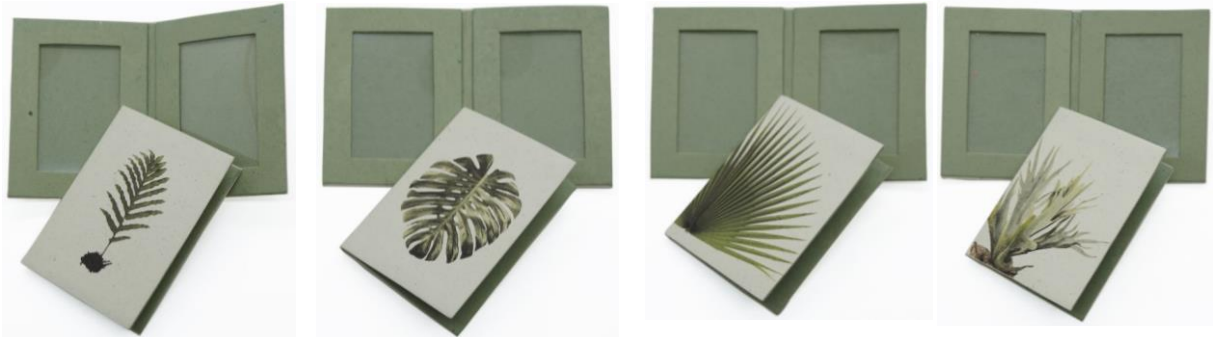

FOLDING FRAME WATERCOLOR

Price : Rp75,000

Size : 8 x 11 cm

**PLEASE CONTACT US FOR WHOLESALE ENQUIRIES AND PRICES
PRICES INCLUDE GOVERNMENT SALES TAX. SHIPPING COSTS ARE ADDITIONAL.**